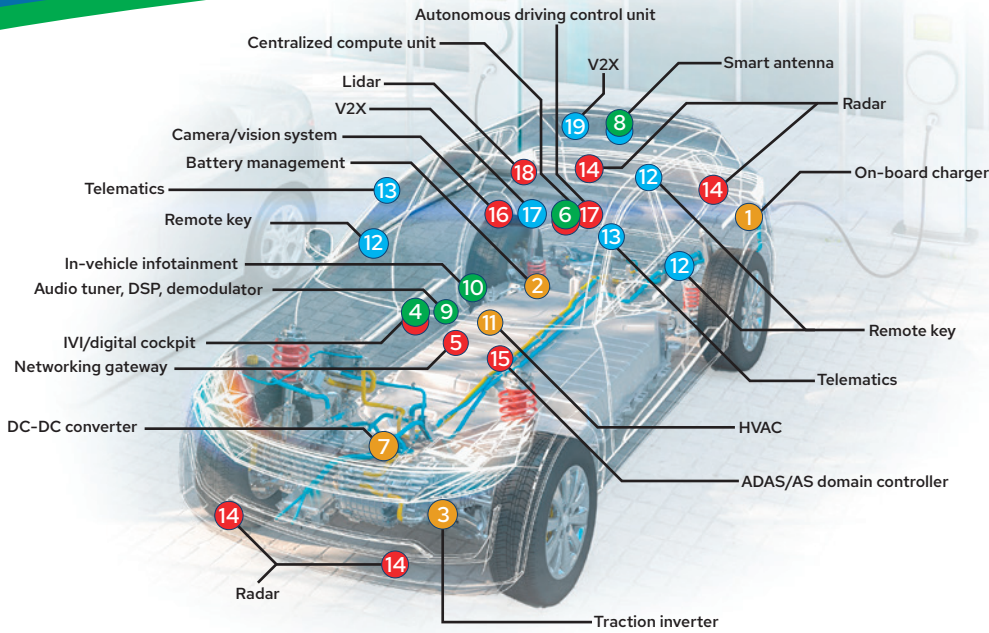

SKYWORKS®

- Power
- RF
- Timing
- Audio/Broadcast

Ref	Function	Product Type	Typical Part Numbers
Powertrain			
1	On-board charger	Digital isolators, isolated amplifiers	Si892x/3x/4x
2	Battery management	Digital isolators, isolated amplifiers	Si892x/3x/4x
3	Traction inverter	Isolated gate drivers, digital isolators, isolated amplifiers	XM3 Si828x GDB (Wolfspeed), Si893x
Vehicle Management			
4	IVI/digital cockpit	Automotive PCI Express (PCIe) clock buffers, clock generators, automotive tuners	Si53258/4, Si5332A-D-AM1/2/3, Si46xx, Si479xx
5	Networking gateway	Automotive PCI Express (PCIe) clock buffers, clock generators, automotive tuners	Si53258/4, Si5332A-D-AM1/2/3
6	Centralized compute unit	Automotive PCI Express (PCIe) clock buffers, clock generators, automotive tuners	Si53258/4, Si5332A-D-AM1/2/3, Si46xx, Si479xx
7	DC-DC converter	Digital isolators, isolated amplifiers	Si892x/3x/4x
Infotainment			
8	Smart antenna	Automotive tuners, RF front-end modules, low noise amplifiers, GPS/GNSS	Si46xx, Si479xx, SKY5A2105, SKY5A108, SKY5A5109, SKY5A5110
9	Audio tuner, DSP, demodulator	USB drivers, automotive tuners	Si46xx and Si479xx
10	In-vehicle infotainment	USB drivers, automotive tuners	Si46xx, Si479xx
Driver Convenience			
11	HVAC	Digital isolators, isolated amplifiers	Si892x/3x/4x
12	Remote key	Switches	SKY5A1007, SKY5A21001, SKY5A21003
13	Telematics	Power amplifiers, PAs with integrated filters	SKY5A3000, SKY5A3001
Autonomous Driving			
14	Radar	Automotive PCI Express (PCIe) clock buffers, clock generators	Si53258/4, Si5332A-D-AM1/2/3
15	ADAS/AS domain controller		
16	Camera/vision system		
17	Autonomous driving control unit		
18	Lidar		
19	V2X	RF front-end modules	SKY5A2105